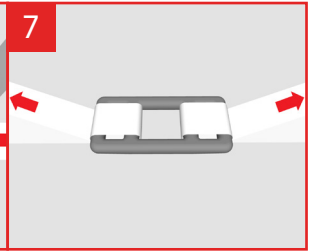

Cordstrap AnchorLash® 105.3 – Basic Instructions