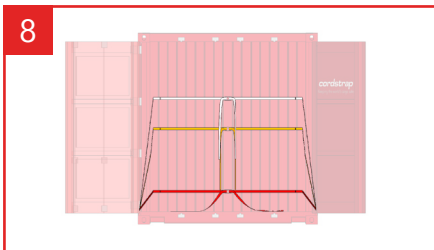

Cordstrap AnchorLash® 105.3 – Basic Instructions