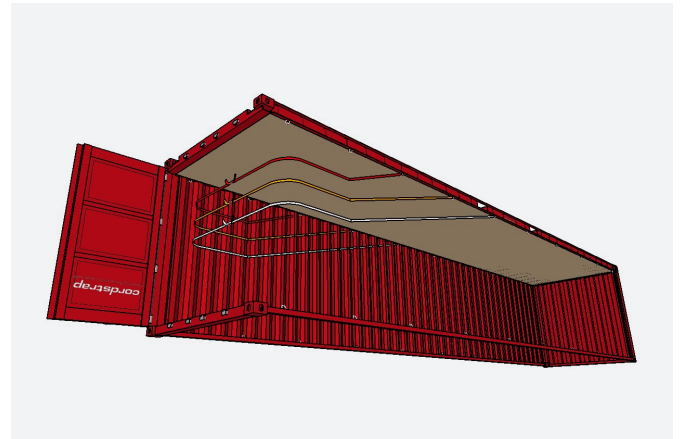

* Certified by Maritem (Certificate CS202003) and Eurosafe (certificate 2020-11-003) according to the principles of the IMO/ILO/UNECE Code of Practice for Packing of Cargo Transport Units (CTU Code).

support.tech@cordstrap.com

For further questions, please contact:

Maritem and Eurosafe.*

CTU code compliancy certified by

via QR-codes.

Cargo securing values are accessible

CTU Code of Practice and IMDG code. Cargo securing method complies with

Maritem AB

Eurosafe

This 40' container is secured with Cordstrap AnchorLash® 105.3

This 20' container is secured with Cordstrap AnchorLash® 105.3

Cargo securing method complies with CTU Code of Practice and IMDG code.