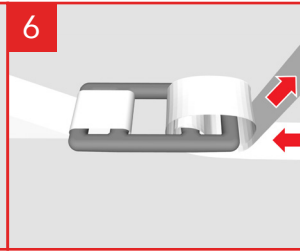

Cordstrap AnchorLash® 105.3 – Basic Instructions