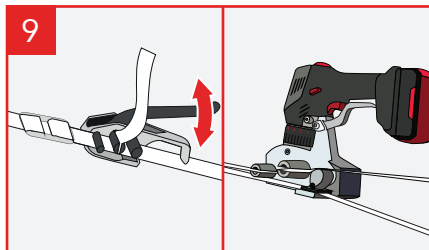

Cordstrap AnchorLash® 105.3 – Basic Instructions