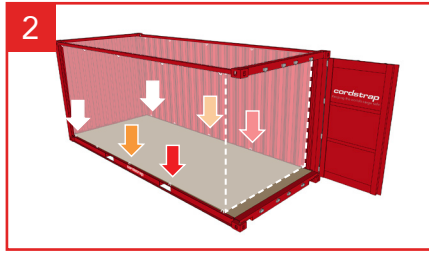

Cordstrap AnchorLash® 105.3 – Basic Instructions