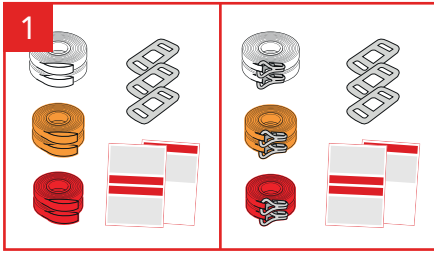

Maritem AB

Eurosafe

This 40' container is secured with Cordstrap AnchorLash® 105.3

This 20' container is secured with Cordstrap AnchorLash® 105.3

Cargo securing method complies with CTU Code of Practice and IMDG code.

Cargo securing values are accessible via QR-codes.

CTU code compliancy certified by Maritem and Eurosafe.*

For further questions, please contact:

support.tech@cordstrap.com

* Certified by Maritem (Certificate CS202003) and Eurosafe (certificate 2020-11-003) according to the principles of the IMO/ILO/UNECE Code of Practice for Packing of Cargo Transport Units (CTU Code).

Eurosafe

Maritem AB

Cordstrap AnchorLash® 105.3 – Basic Instructions

Steel Drums

Plastic Drums

IBC's

Soft Packaging

Small Big Bags