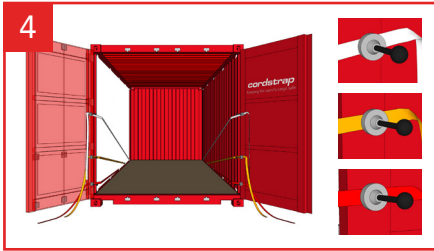

Cordstrap AnchorLash® 105.3 – Basic Instructions