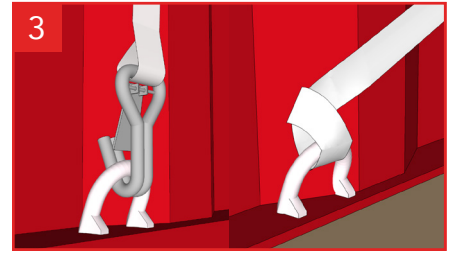

Cordstrap AnchorLash® 105.3 – Basic Instructions