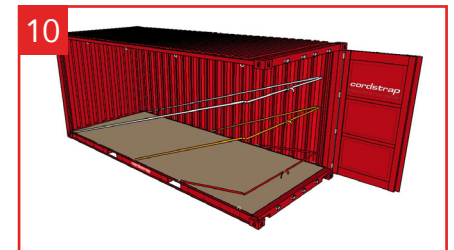

Cordstrap AnchorLash® 105.3 – Basic Instructions